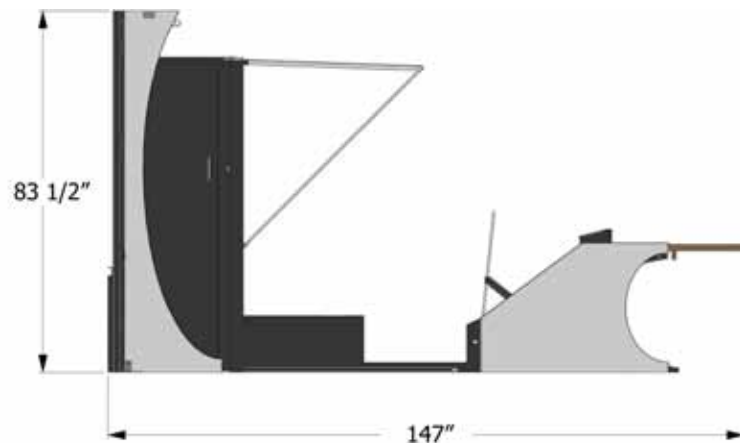

TelePresence Tech
866 899 3933

1200 E. Plano Parkway Plano, Tx 75074
www.TelePresenceTech.com